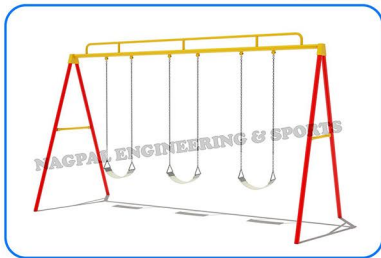

NES 4102

Double Swing

Age Group	: 3-12 Years
Area	: 10 x 6 x 8 Feet
Side Frame	: 60mm OD Metal Pipe
Top Frame	: 60mm OD Metal Pipe
Seat	: Rubber Seat with SS Ring
Chain	: 6mm Rubber Coated Chain
Bearing	: Cup Bearing
Capacity	: 02 Children

NES 4104

Arc Swing

Age Group	: 3-12 Years
Area	: 10 x 4 x 8 Feet
Side Frame	: 60mm OD Metal Pipe
Top Frame	: 60mm OD Metal Pipe
Seat	: Rubber Seat with SS Ring
Chain	: 6mm Rubber Coated Chain
Bearing	: Cup Bearing
Capacity	: 02 Children