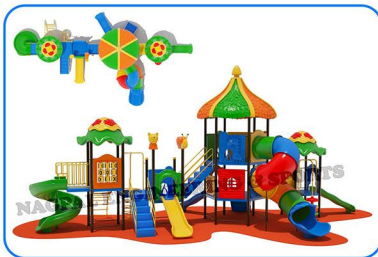

PAGE 18-19

PLAYGROUND SWINGS

MERRY GO ROUND

PAGE 20-21

PAGE 22-24

PLAYGROUND CLIMBERS

SEESAW SPRING RIDER & KIDIES RANGE

PAGE 25-27

NES 3988
MULTIPLAY SYSTEM

Age Group : 3-12 Years
Area : 43 (L) x 16.5 (W) x 12 (H) Feet
Main Frame : Main Structure is Made of 90MM, 42MM, 27MM OD Metal Pipe

Consists : Four FRP Rec. Platform with Canopy, One FRP Rec. Plain Platform, Two FRP Plain Bridge with Fancy Railing, One LLDPE Tunnel Bridge, One LLDPE Spiral Slide, One LLDPE Tube Slide, One LLDPE Wave Slide with Entry Gate, One LLDPE Double Slide with Entry Gate, One LLDPE Joining Slide, Two LLDPE Tictak Railing, One LLDPE Fancy Railing, One LLDPE Fancy Snail, One Disk Climber, One Coil Climber, One FRP Rock Climber, One FRP Ladder with Metal Railing.

Capacity : 30-40 Children

NES 3982
MULTIPLAY SYSTEM

Age Group : 3-12 Years
Area : 39 (L) x 20 (W) x 18 (H) Feet
Main Frame : Main Structure is Made of 90MM, 42MM, 34MM, 27MM OD Metal Pipe

Consists : One FRP Hex. Double Deck Platform with Canopy, Two FRP Rec. Platform with Canopy, Two FRP Rec. Plain Platform, One FRP Stair Bridge with Metal Railing, One LLDPE Tunnel Bridge, One LLDPE Spiral Tube Slide, One LLDPE Spiral Slide, Three LLDPE Wave Slide with Entry Gate, One LLDPE Tictak Railing, Eight LLDPE Fancy Railing, One LLDPE Fancy Snail, One LLDPE Fancy Minions, One Disk Climber, One Coil Climber, One Rainbow Climber, Two FRP Ladder with Metal Railing.