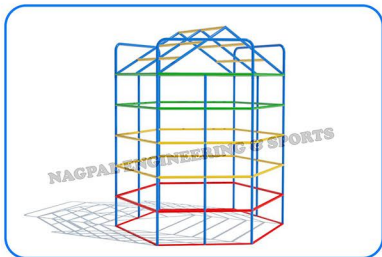

NES 4208

MGR-Seat Type

- Age Group** : 3-12 Years
Area : 4.5 x 4.5 x 3 Feet
Main Frame : 40x40x4mm MS Angle and FRP Chequered Sheet
Seat Frame : 27mm OD Metal Pipe
Shaft : 56mm OD MS Rod
Seat : FRP
Bearing : Heavy Duty Taper Roller (Total Three Bearing System)
Capacity : 03-06 Children

NES 4207

Fun Ride

- Age Group** : 3-12 Years
Area : 5 x 5 x 2.5 Feet
Main Frame : 90mm, 48mm OD Metal Pipe
Support Pipe : 34mm OD Metal Pipe
Shaft : 56mm OD MS Rod
Seat : Duck Type (FRP)
Bearing : Heavy Duty Taper Roller (Total Three Bearing System)
Capacity : 04 Children

NES 4214

Merry Go Sky

- Age Group** : 3-12 Years
Area : 6 x 6 x 7 Feet
Central Pipe : 90mm OD Metal Pipe
Support Pipe : 34mm, 27mm OD Metal Pipe
Shaft : 56mm OD MS Rod
Seat : FRP
Bearing : Heavy Duty Taper Roller (Total Three Bearing System)
Capacity : 04 Children