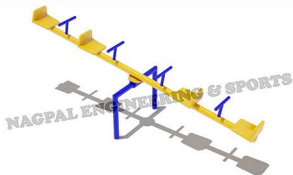

NES 4408

Multi Seater Seesaw

Age Group : 3-12 Years
Area : 8 x 1.5 x 2 Feet

Main Frame : 60mm OD Metal Pipe
Plank : 75mm OD Metal Pipe
Support : 27mm OD Metal Pipe
Seat : FRP
Bearing : Bush Oiling Type

Capacity : 04 Children

NES 4410

Spring Seesaw Two Seater

Age Group : 03-12 Years
Area : 5.5 x 1 x 1.5 Feet

Plank : 75mm OD Metal Pipe
Handle : 27mm OD Metal Pipe
Seat : LLDPE
Spring : Dia 6 Inch, H-12 Inch, 22mm MS Rod

Capacity : 02 Children