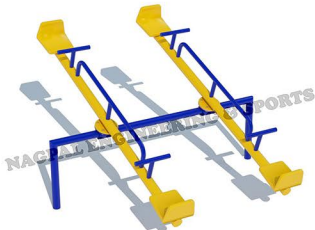

NES 4404

Seesaw Single

Age Group : 3-12 Years
Area : 6.5 x 1.5 x 2 Feet

Main Frame : 60mm OD Metal Pipe
Plank : 48mm OD Metal Pipe
Support : 27mm OD Metal Pipe
Seat : FRP
Bearing : Bush Oiling Type

Capacity : 02 Children

NES 4405

Seesaw Double

Age Group : 3-12 Years
Area : 6.5 x 5.5 x 2 Feet

Main Frame : 60mm OD Metal Pipe
Plank : 48mm OD Metal Pipe
Support : 27mm OD Metal Pipe
Seat : FRP
Bearing : Bush Oiling Type

Capacity : 04 Children

NES 4406

Seesaw Triple

Age Group : 3-12 Years
Area : 6.5 x 8 x 2 Feet

Main Frame : 60mm OD Metal Pipe
Plank : 48mm OD Metal Pipe
Support : 27mm OD Metal Pipe
Seat : FRP
Bearing : Bush Oiling Type

Capacity : 06 Children