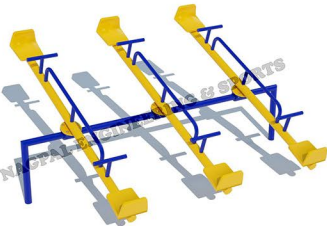

NES 4406

Seesaw Triple

Age Group : 3-12 Years
Area : 6.5 x 8 x 2 Feet

Main Frame : 60mm OD Metal Pipe
Plank : 48mm OD Metal Pipe
Support : 27mm OD Metal Pipe
Seat : FRP
Bearing : Bush Oiling Type

Capacity : 06 Children